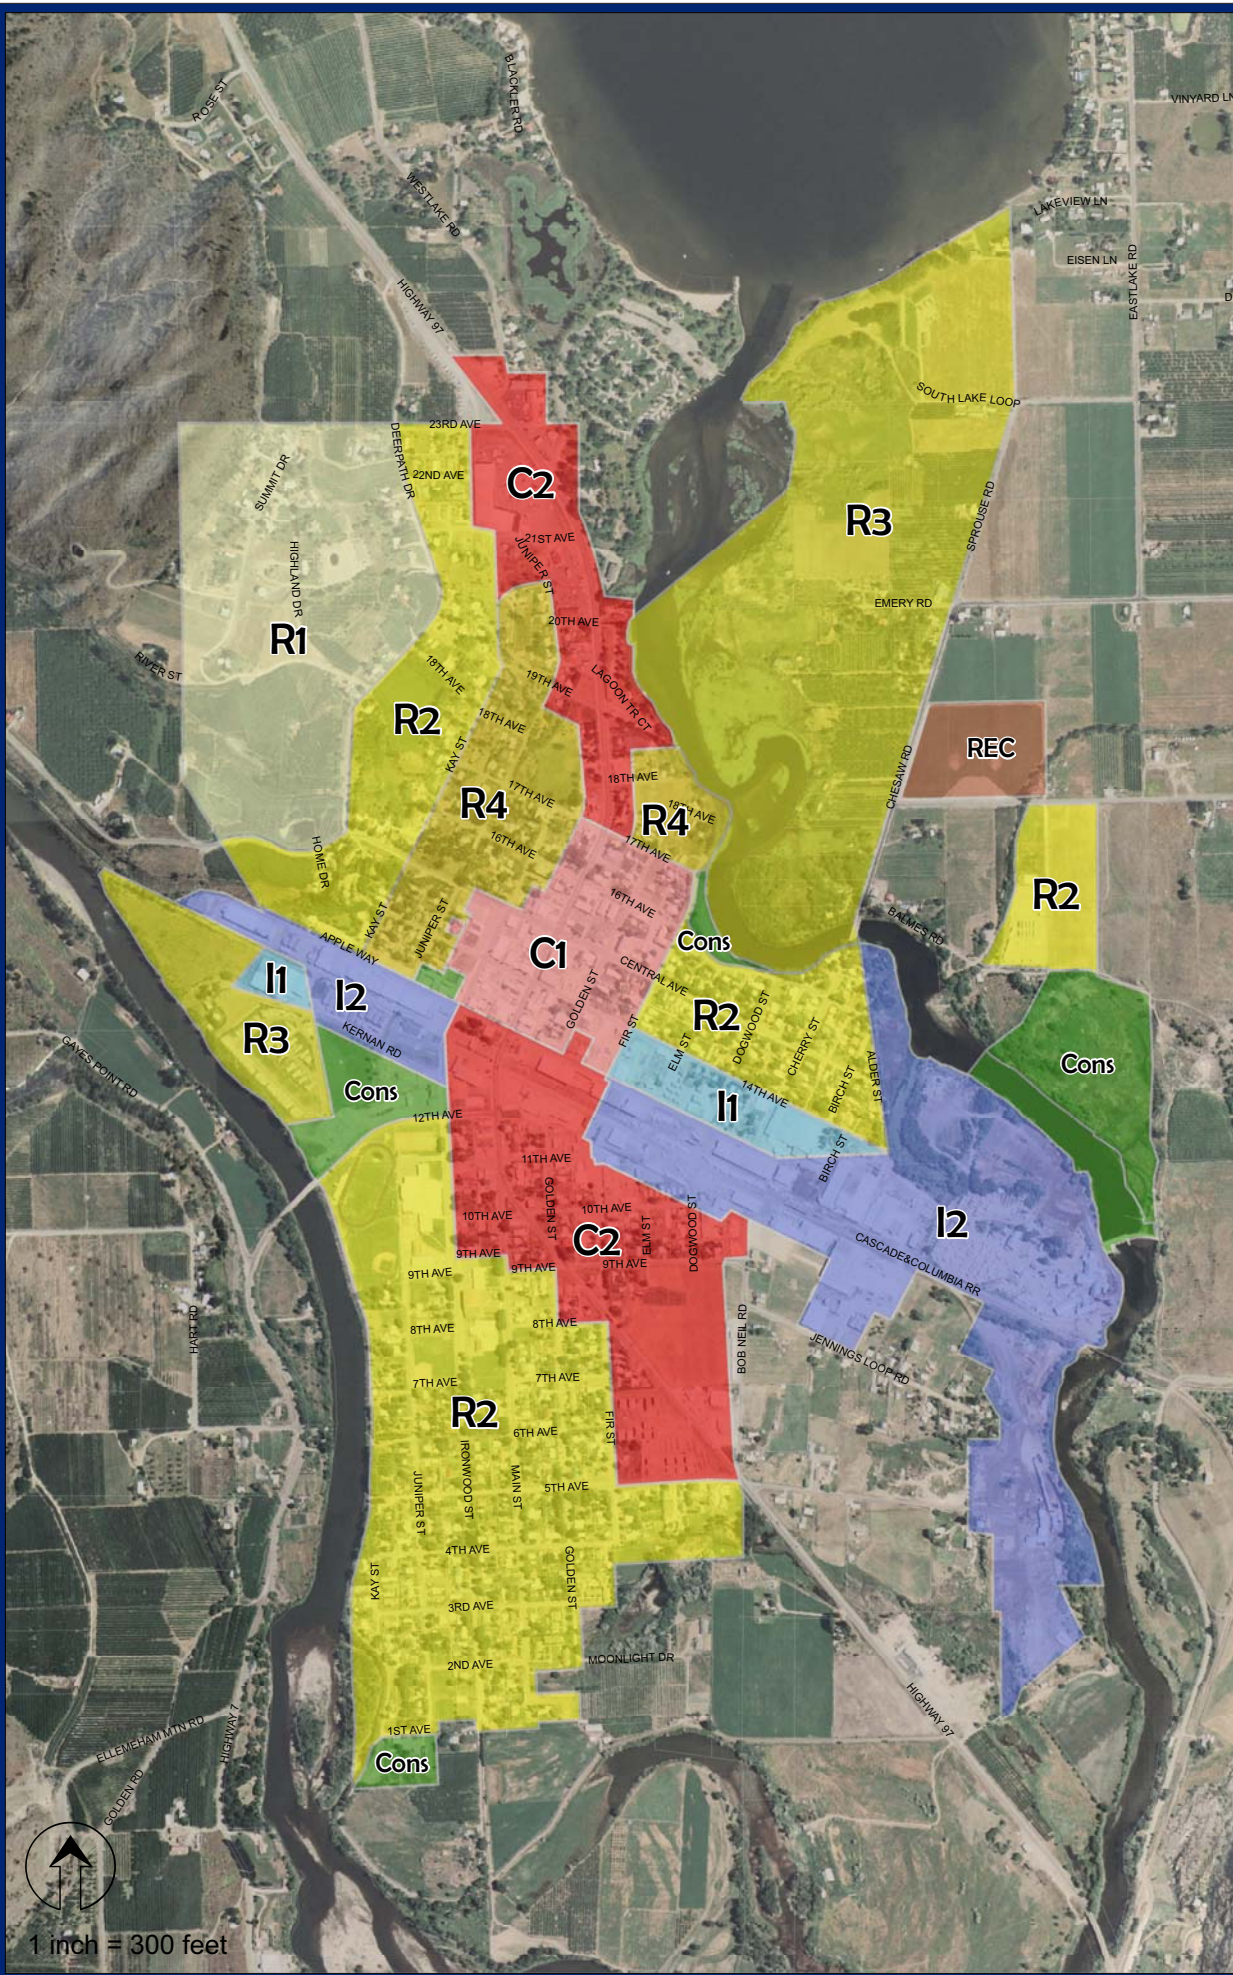

ZONING MAP

- AIRPORT DISTRICT
- COMMERCIAL 1
- COMMERCIAL 2
- CONSERVANCY
- INDUSTRIAL 1
- INDUSTRIAL 2
- RECREATION
- RESIDENTIAL 1
- RESIDENTIAL 2
- RESIDENTIAL 3
- RESIDENTIAL 4

1 inch = 300 feet

Dorothy Scott Airport

Deep Bay Park